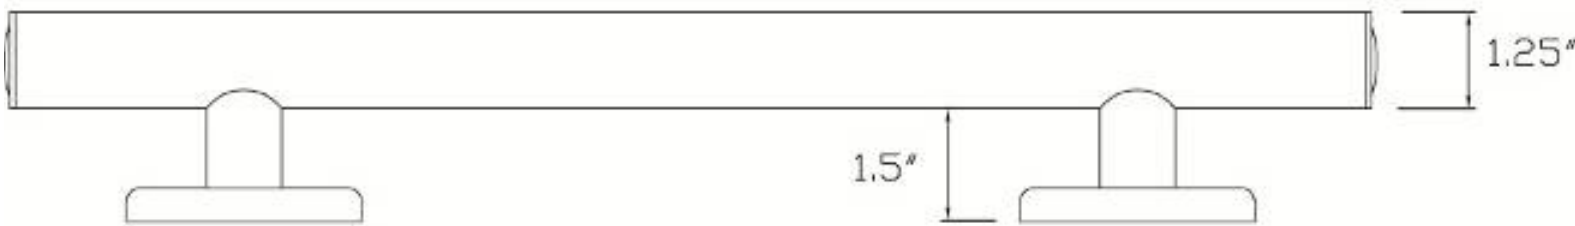

# HH-TLB-XX-XX

**Bilanx Traditional Linear Grab Bar sizes 12"-36"**

## Traditional Linear Bar

Traditional Linear Bar are 1.25" diameter and are available in widths 12"-36". Finish options include polished chrome, brushed nickel, oil rubbed bronze, and matte black. Includes wood screws for mounting into blocked walls or studs.

## Product Features

- 1-1/4" S.S. 304 grab bar w/concealed flange
  - S.S. 304 Bar and flange
  - #10 x 2" stainless steel self drill screws
  - Rated to 500 lb. test load
  - 12" to 36" bar length
  - Corrosion resistant
  - The Bilanx Traditional Linear Bar comes in 4 standard finishes.
- PS** - Polished **BS** - Brushed **BZ** - Oil Rubbed Bronze **MB** - Matte Black